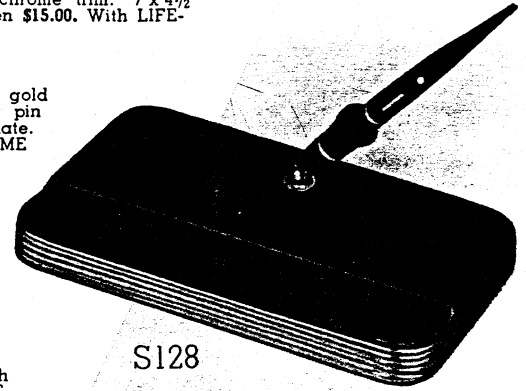

S158 GSUNE. Green Brazilian Onyx with gold trim. 8 x 4 1/2 inches. With LIFETIME Pen $20.00.

Q018 GPABO. Gun metal mirror glass, with pin scoop and pencil groove. 10 x 5 1/2 inches. With LIFETIME Pen $17.50.

Q038 GPIXU. Gun metal mirror glass with gold trim. 7 x 4 1/2 inches. With LIFETIME Pen $17.50.

R045 CABYN. Same as above except mirror glass on satin chrome trim. 7 x 4 1/2 inches. With No. 5 Pen $15.00. With LIFETIME Pen $17.50.

Q028 GPEZO. Black and gold Italian marble base with pin scoop and gold name plate. 4 1/2 x 7 inches. With LIFETIME Pen $17.50.

S128 GSEKI. Black Carrara with gold trim. 8 x 5 inches. With LIFETIME Pen $20.00.

S128

S048 PIVEZ. Green Brazilian Onyx with gold trim. 4 1/2 x 8 inches. With LIFETIME Pen $20.00.

S168 GTAPE. Black and gold Italian marble with two pin scoops, gold trim. 8 x 4 1/2 inches. With LIFETIME Pen $20.00.

S109 PIXER. Inlaid black Formica with chromium trim. 5 x 7 1/2 inches. With two LIFETIME Pens $20.00.

S068 PIXRA. Black Carrara with pin scoop and gold name plate. 6 x 9 inches. With LIFETIME Pen $20.00.

S061 GOBER. Same as Desk Set above with one AUTOGRAPH LIFETIME Pen for facsimile signature engraving (see page 14) $28.00.

S038 CABEL. Green Brazilian Onyx with gold trim. 8 x 4 1/2 inches. With LIFETIME Pen $20.00.

S148 GSOMA. Green Brazilian Onyx with gold trim. 7 x 4 inches. With LIFETIME Pen $20.00.

S139 GSILO. Black and gold Italian marble. 7 x 3 3/4 inches. With two LIFETIME Pens $20.00.

The Gold Trim Desk Sets illustrated on this page with LIFETIME Pens are also available with AUTOGRAPH LIFETIME Pens for facsimile signature engraving (see page 14) at $8.00 additional per pen.